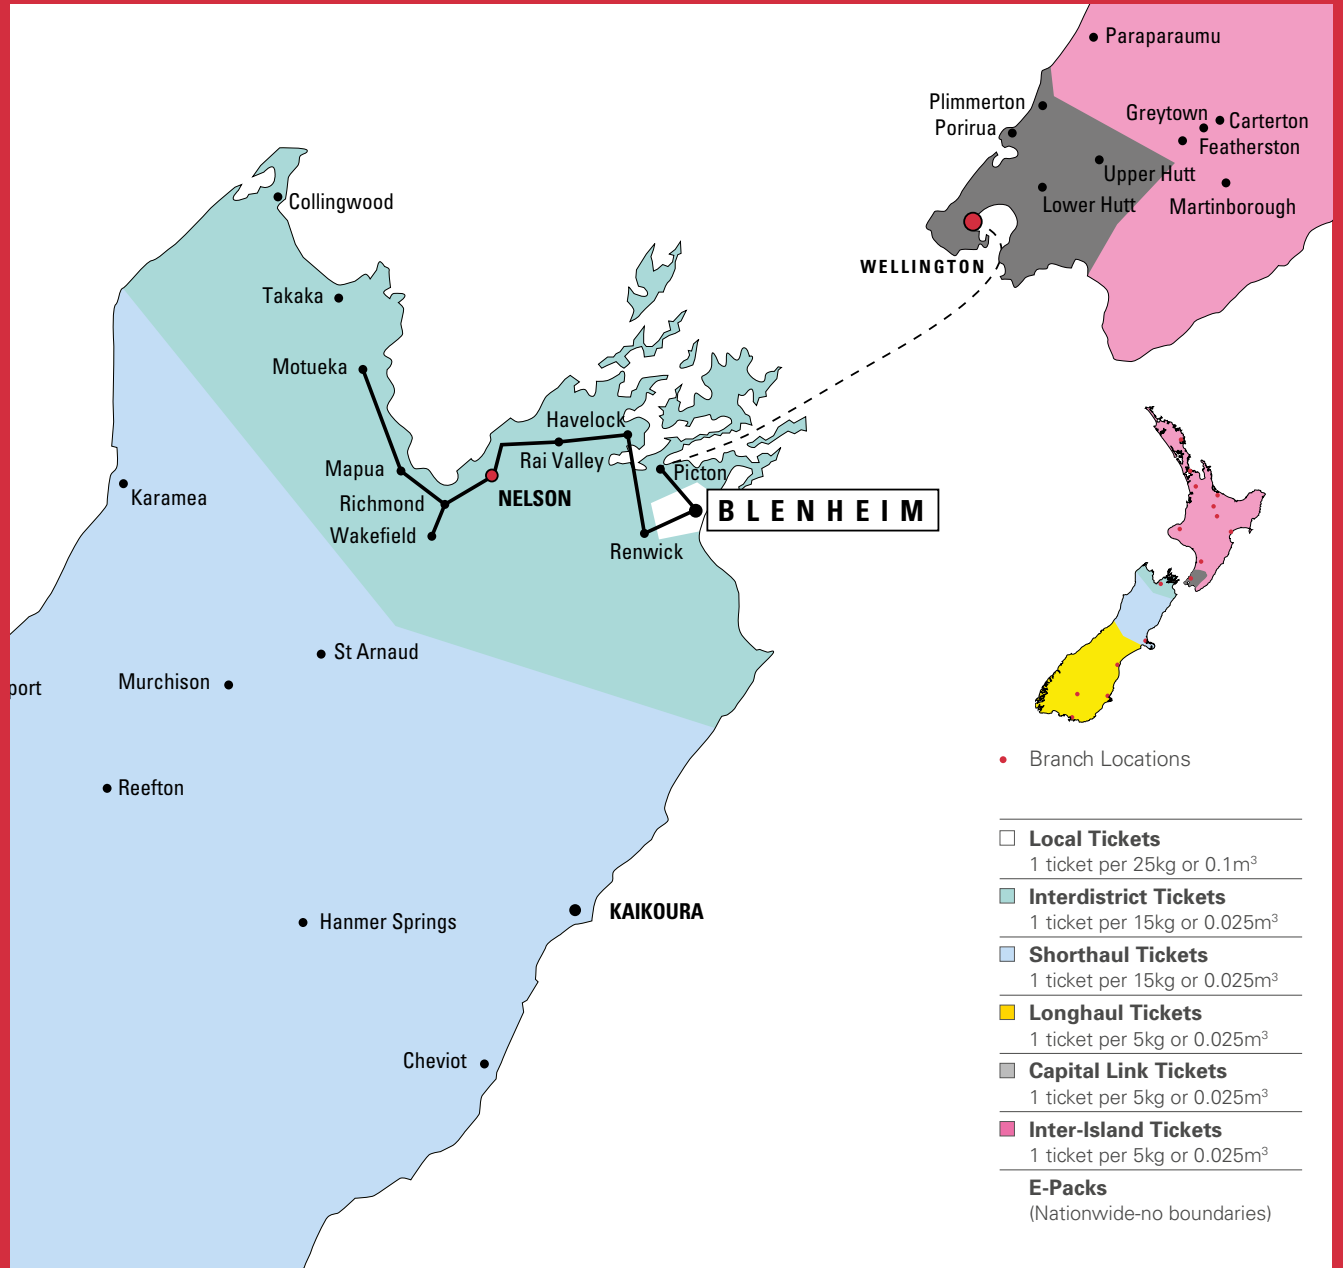

YOUR VAN PIN

FOR YOUR INFORMATION

Customer Services 0800 800 841

VAN Automated booking 0800 692 687

Website www.nzcouriers.co.nz

International Help Desk 0800 655 010

Local Fax 03 547 2586

BLENHHEIM BRANCH

BRANCH	OPENING HOURS
Guthrie Bowron, 44 Seymour Street, Blenheim	Monday – Friday: 7.00am – 5.30pm
	Saturday: 9.00am – 2.00pm