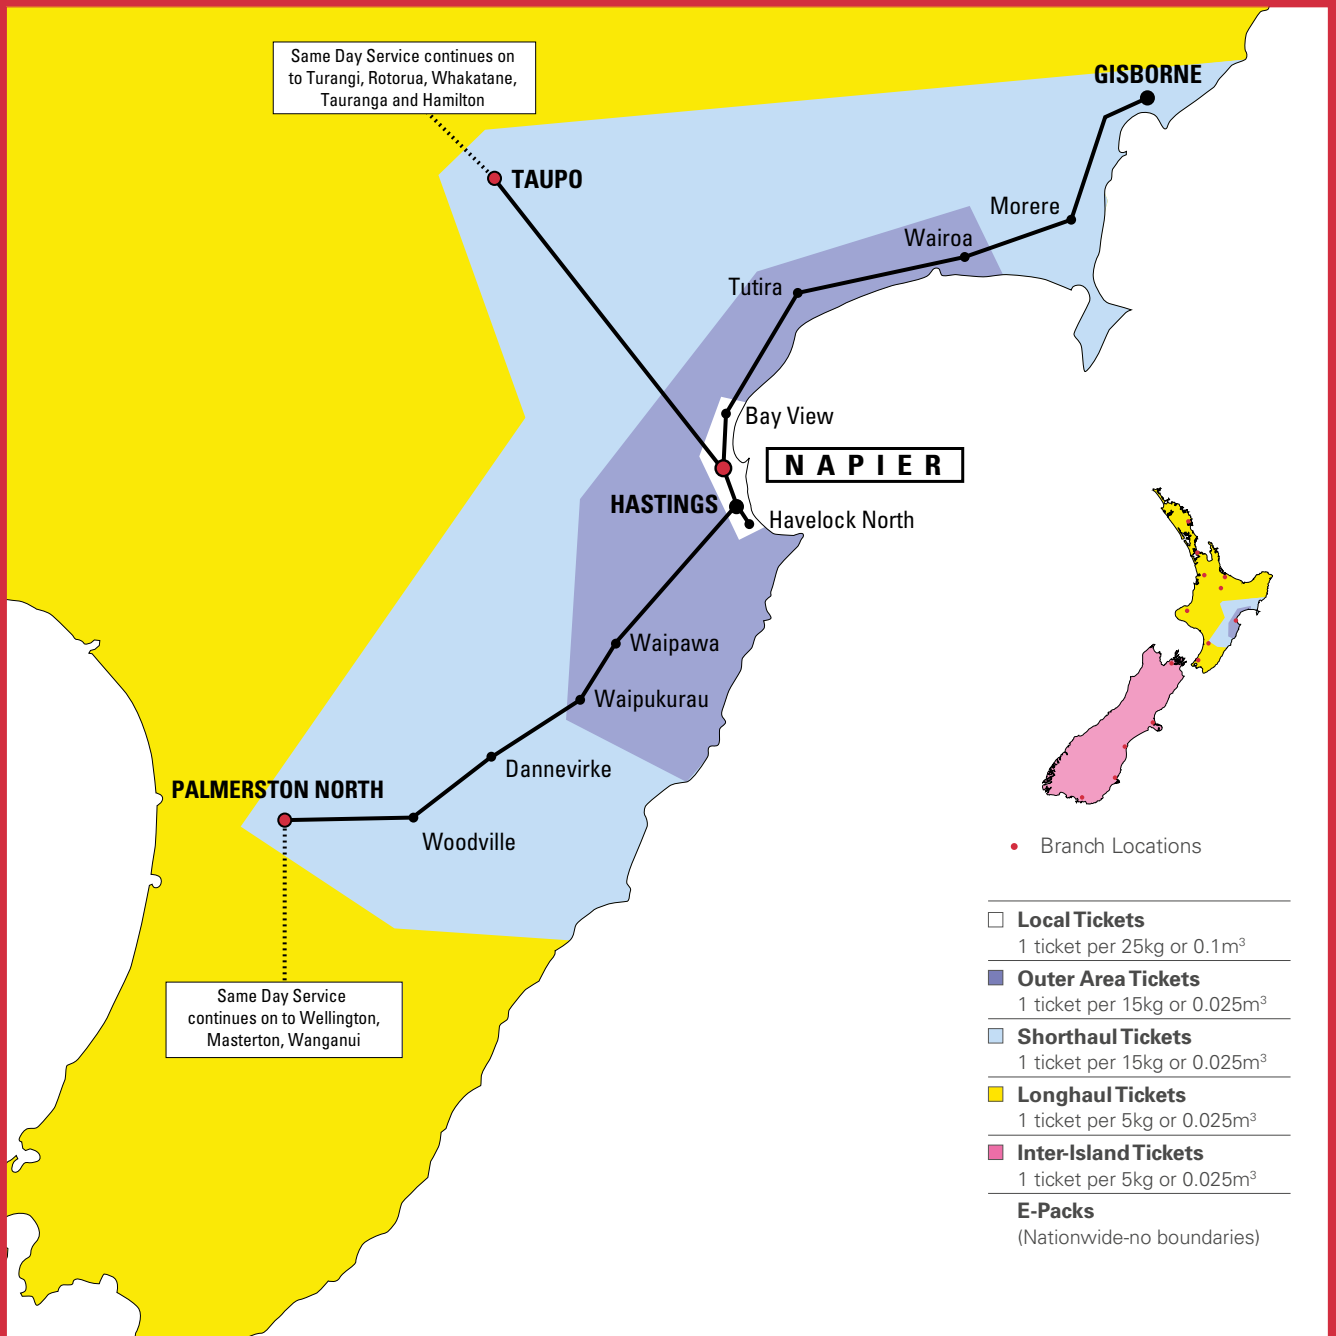

HAWKES BAY BRANCH

BRANCH	OPENING HOURS
22 Wakefield Street, Napier	Monday – Friday: 7.30am – 6.00pm Saturday: 8.00am – 11.00am

LOCAL SERVICES

Refer to pick-up times below for local services

LOCAL AND REGIONAL – SAME DAY SERVICES

Your pick-up times and depot departure times

Pick up times:				
Departs Hastings at:	9.45 (am)	10.45 (am)	11.45 (am)	3.00 (pm)
Dannevirke	•		•	
Feilding	•		•	
Gisborne		•		
Hamilton	•			
Levin	•		•	
Masterton	•			
Pahiatua	•		•	
Palmerston North	•		•	
Rotorua	•			
Taupo	•			
Tauranga	•			
Turangi	•			
Waipawa	•		•	•
Waipukurau	•		•	•
Wairoa		•		
Wanganui	•		•	
Wellington	•			
Whakatane	•			
Woodville	•		•	

HAS08/11

OVERNIGHT SERVICES

Your last pick-up time is:

Overnight by 9.30am to main business centres. Some Rural & Residential deliveries may take longer.

HAWKES BAY