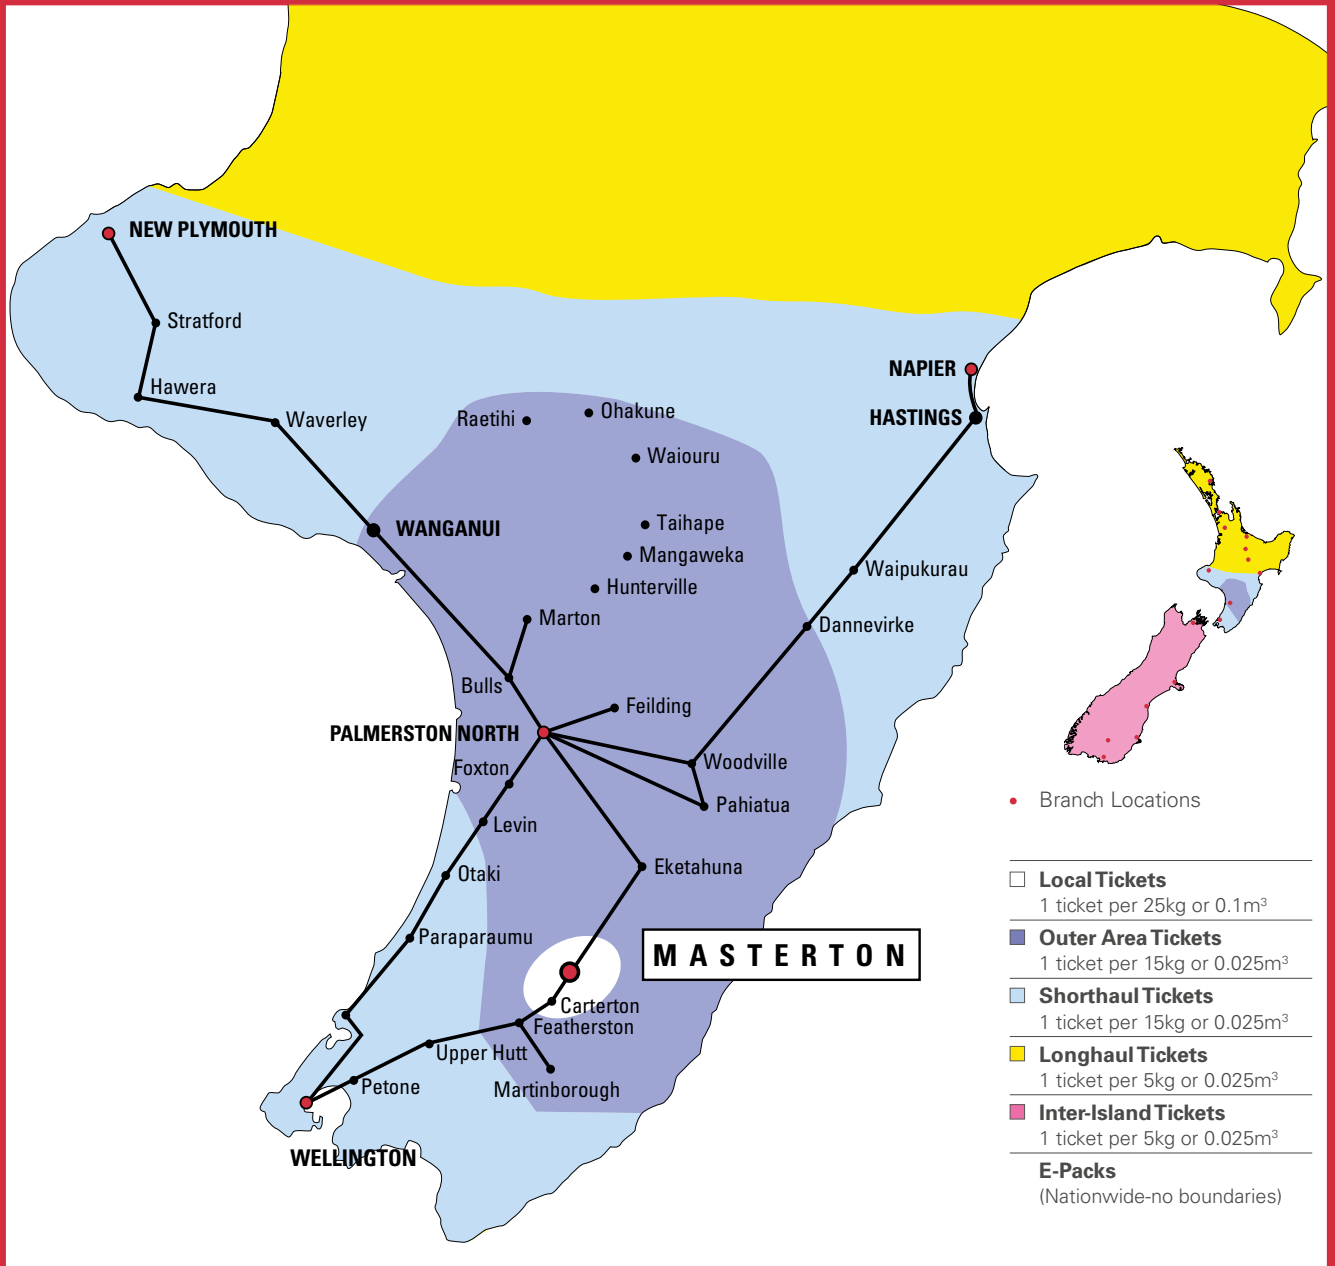

MASTERTON

AGENT

Fagan Motors Ltd, 75 Dixon Street, Masterton

OPENING HOURS

Monday – Friday: 8.00am – 5.00pm
Saturday: 9.00am – 12.00noon

LOCAL SERVICES

Refer to pick-up times below for local services

LOCAL AND REGIONAL – SAME DAY SERVICES

your pick-up times and depot departure times

Pick up times:		
Departs Masterton at:	10.20 (am)	2.00 (pm)
----- Carterton	•	•
----- Featherston	•	•
----- Gerytown	•	•
----- Hutt Valley	•	
----- Martinborough	•	•
----- Wellington	•	

OVERNIGHT SERVICES

Your last pick-up time is:

Overnight by 9.30am to main business centres. Some Rural & Residential deliveries may take longer.

MASTERTON