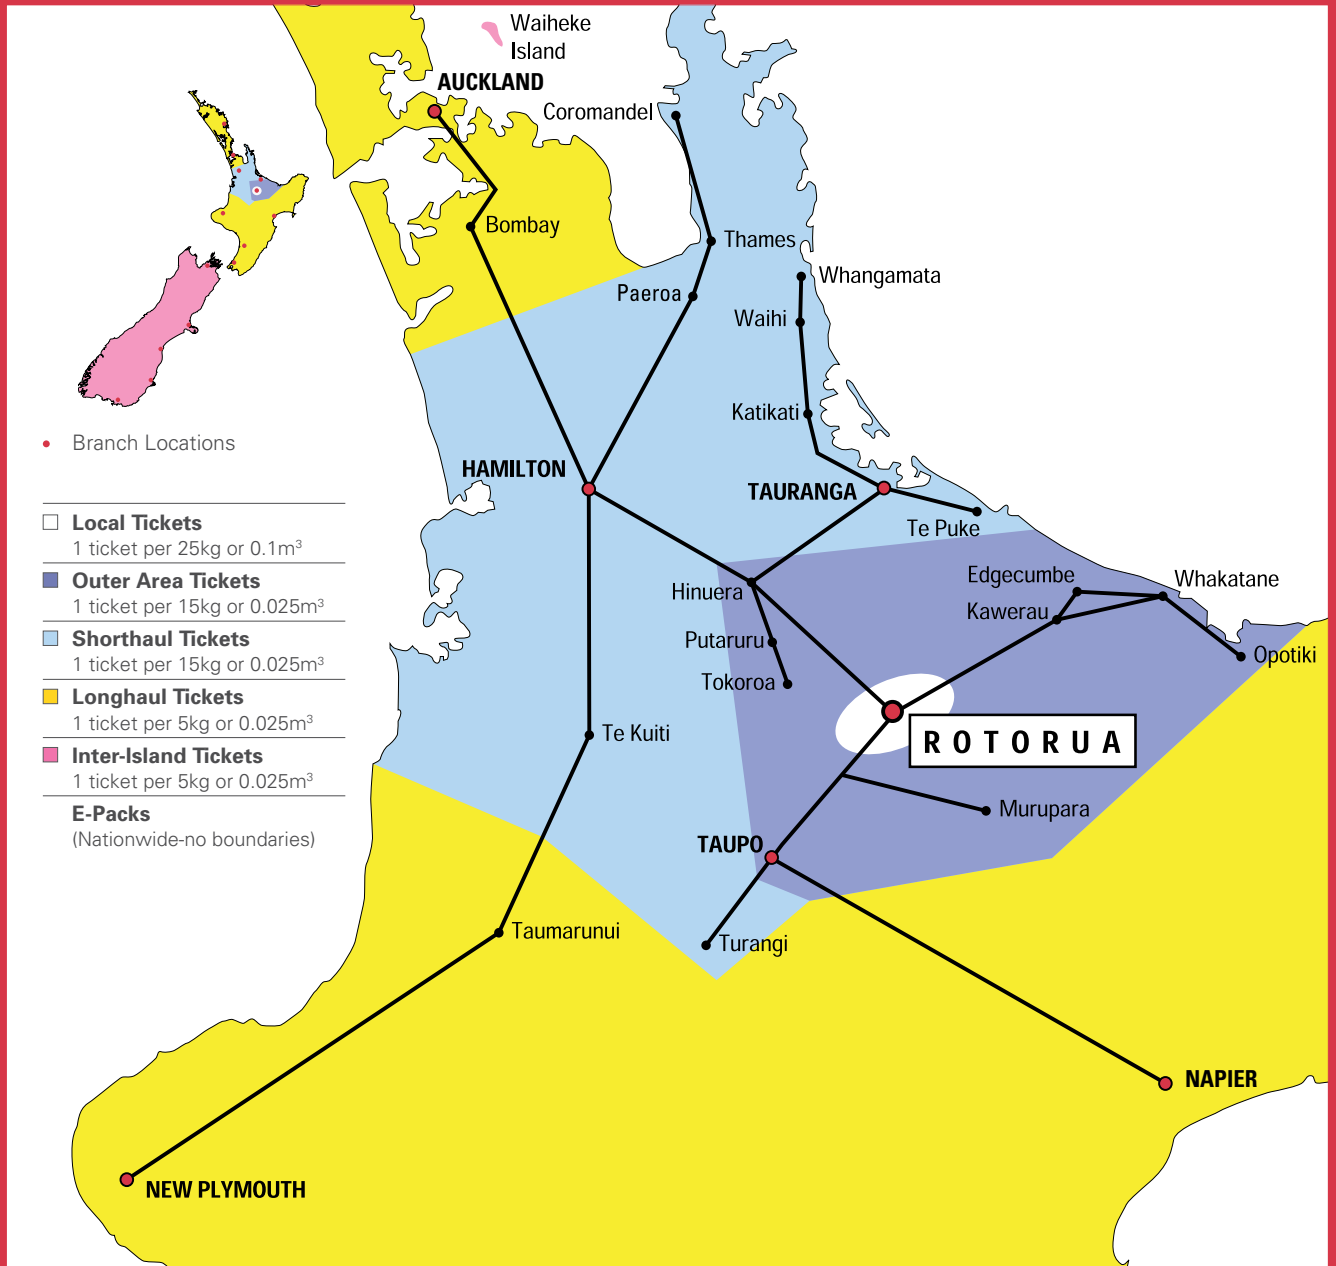

ROTORUA BRANCH

BRANCH

105 Biak Street, Stirling Park, Rotorua

OPENING HOURS

Monday – Friday: 8.00am – 6.00pm

Saturday: 8.00am – 11.00am

LOCAL SERVICES

Refer to pick-up times below for local services

LOCAL AND REGIONAL – SAME DAY SERVICES

your pick-up times and depot departure times

Pick up times:			
Departs Putaruru at:	10.30 (am)	12.30 (pm)	2.30 (pm)
Auckland	•*	•**	
Bell Block	•*		
Cambridge	•	•	
Coromandel	•		
Edgecumbe	•	•	
Galatea	•		
Hamilton	•	•	•
Hastings	•		
Huntly	•	•	
Kawerau	•	•	
Katikati	•	•	
Kerepehi	•		
Kinleith	•		•
Matamata	•	•	•
Morrinsville	•	•	
Mt Maunganui	•	•	•
Murupara	•		
Napier	•*		
New Plymouth	•		
Ngaruawahia	•	•	
Ngatea	•		
Ohope	•*		
Opotiki	•		
Otorohanga	•	•	

Pick up times:			
Departs Putaruru at:	10.30 (am)	12.30 (pm)	2.30 (pm)
Paengaroa	•		
Paeroa	•	•	
Piopio	•		
Raglan	•	•	
Reporoa	•	•	
Rotorua	•	•	•
Taumarunui	•		
Taupo	•	•	
Tauranga	•	•	•
Te Aroha	•	•	
Te Awamutu	•	•	
Te Kauwhata		•	
Te Kuiti	•	•	
Te Puke	•	•	•*
Thames	•		
Tirau	•	•	•
Tokoroa***	•	•	•
Turangi	•		
Turua	•		
Waihi		•	
Waitara	•*		
Waitoa	•	•	
Whakatane	•	•	
Whangamata		•	

* Businesses Only

** South Auckland Businesses Only

*** Kinleith listed separately

PRU09/11

ROTORUA

OVERNIGHT SERVICES

Your last pick-up time is:

Overnight by 9.30am to main business centres. Some Rural & Residential deliveries may take longer.