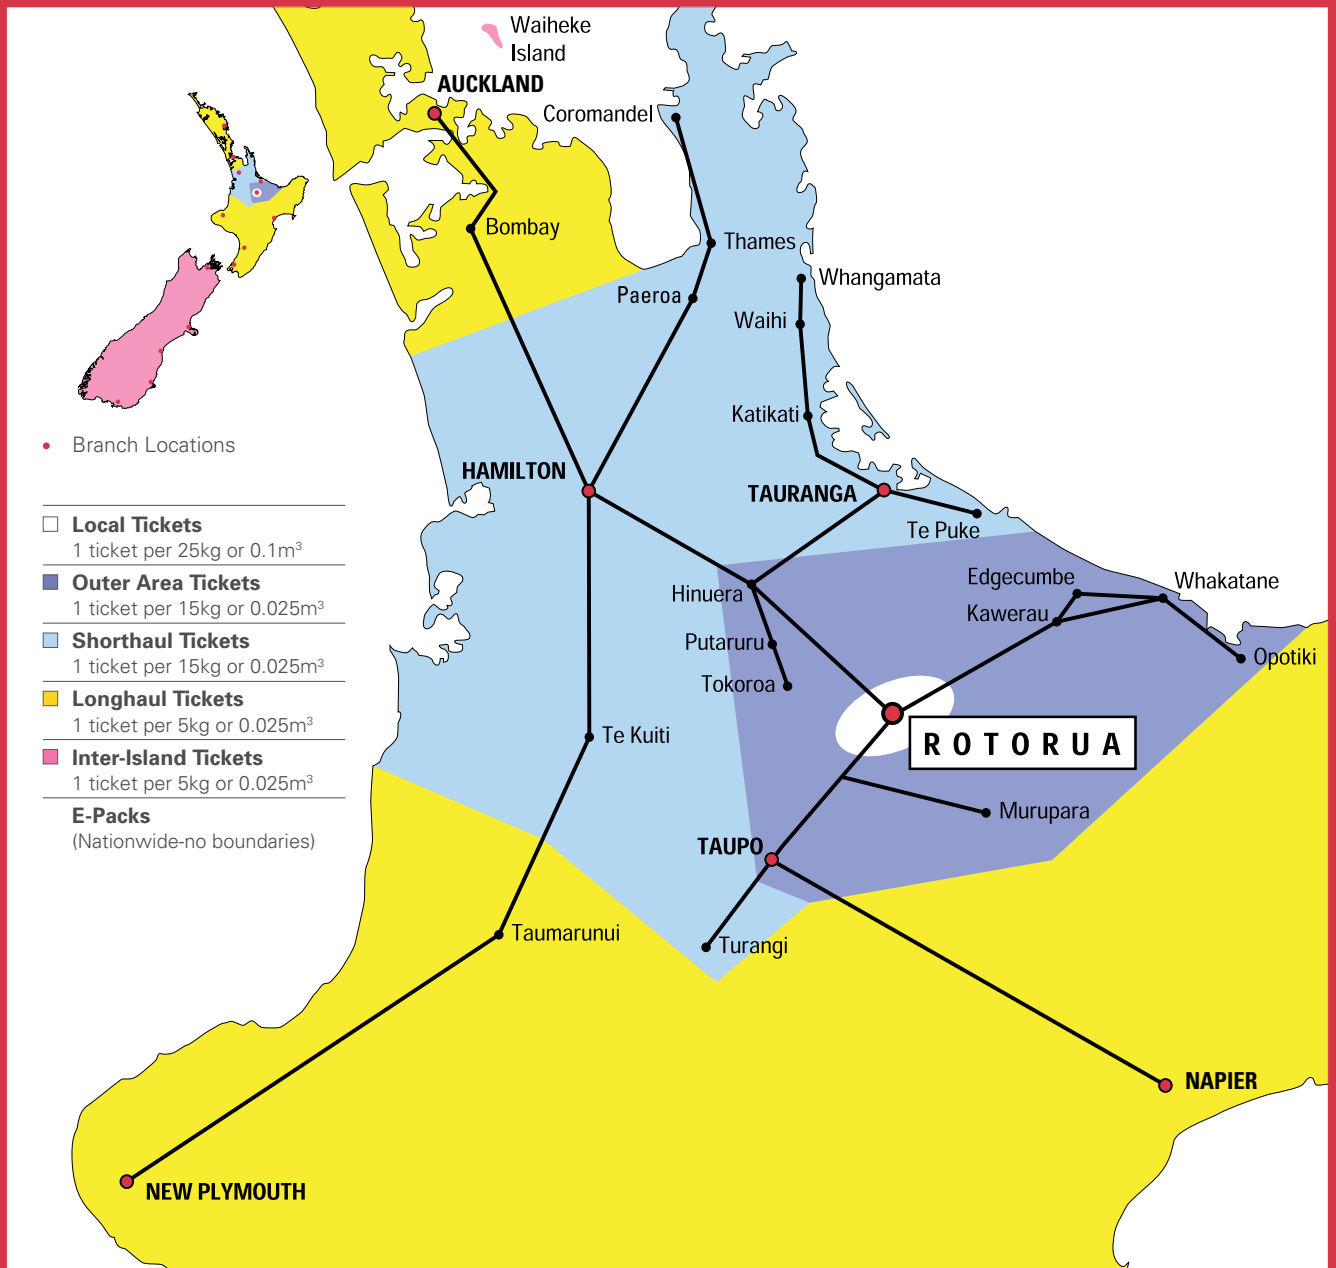

ROTORUA BRANCH

BRANCH

105 Biak Street, Stirling Park, Rotorua

OPENING HOURS

Monday – Friday: 8.00am – 6.00pm

Saturday: 8.00am – 11.00am

LOCAL SERVICES

Refer to pick-up times below for local services

LOCAL AND REGIONAL – SAME DAY SERVICES

your pick-up times and depot departure times

Pick up times:			Pick up times:		
Departs	10.45	12.45	Departs	10.45	12.45
Tirau at:	(am)	(pm)	Tirau at:	(am)	(pm)
Auckland	•*	•**	Paengaroa	•	
Bell Block	•*		Paeroa	•	•
Cambridge	•	•	Piopio	•	
Coromandel	•		Putaruru	•	•
Edgecumbe	•	•	Raglan	•	•
Galatea	•		Reporoa	•	•
Hamilton	•	•	Rotorua	•	•
Hastings	•		Taumarunui	•	
Huntly	•	•	Taupo	•	•
Kawerau	•	•	Tauranga	•	•
Katikati	•	•	Te Aroha	•	•
Kerepehi	•		Te Awamutu	•	•
Kinleith		•	Te Kauwhata		•
Matamata	•	•	Te Kuiti	•	•
Morrinsville	•	•	Te Puke	•	•
Mt Maunganui	•	•	Thames	•	
Murupara	•		Tokoroa***	•	•
Napier	•*		Turangi	•	
New Plymouth	•		Turua	•	
Ngaruawahia	•	•	Waihi	•	
Ngatea	•		Whakatane	•	•
Ohope	•*		Waitara	•*	•
Opotiki	•		Waitoa	•	•
Otorohanga	•	•	Whangamata		•

* Businesses Only

** South Auckland Businesses Only

*** Kinleith listed separately

TIR 09/11

ROTORUA

OVERNIGHT SERVICES

Your last pick-up time is:

Overnight by 9.30am to main business centres. Some Rural & Residential deliveries may take longer.