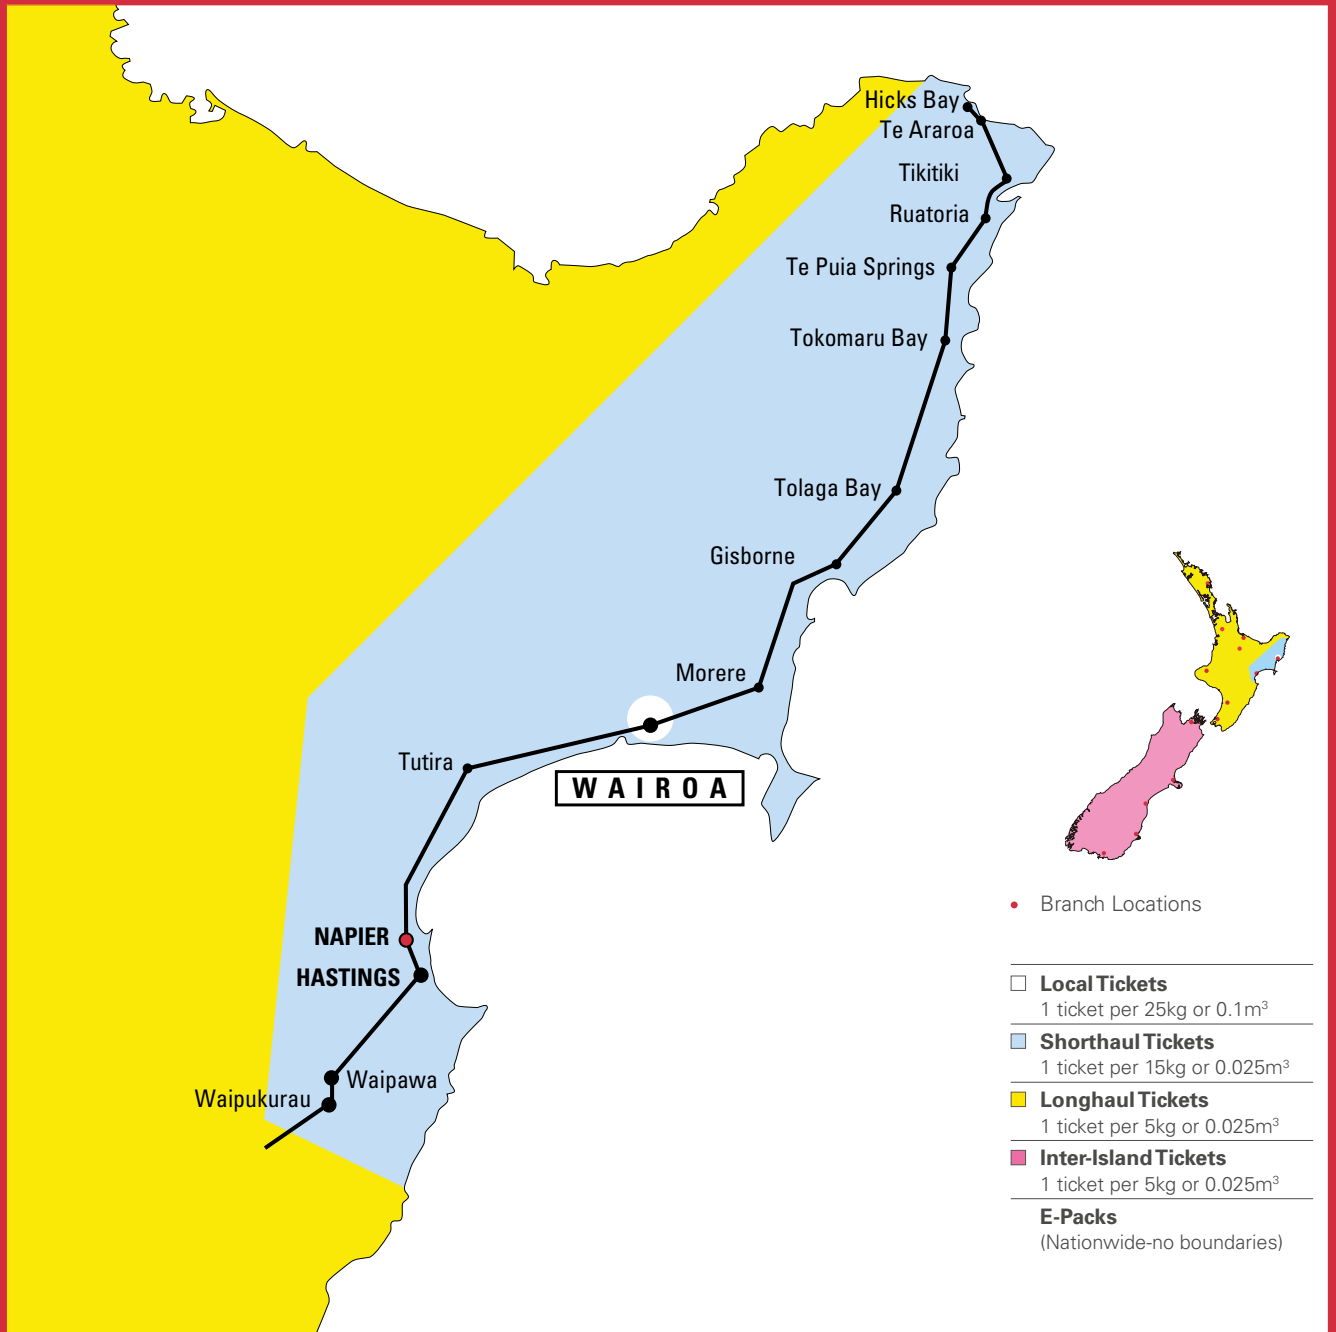

YOUR VAN PIN

FOR YOUR INFORMATION

Customer Services 0800 800 841

VAN Automated booking 0800 692 687

Website www.nzcouriers.co.nz

International Help Desk 0800 655 010

Local Fax 06 843 1838

WAIROA

BRANCH

22 Wakefield Street, Napier

OPENING HOURS

Monday – Friday: 7.30am – 6.00pm

Saturday: 8.00am – 11.00am